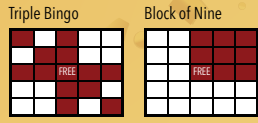

BLOCK 1 – 11AM

REGULAR GAMES 1-2 (No MP)
Game 1 (Green)
Game 2 (Purple)

Triple Bingo w/ wild #
Block of 9

Payout
\$1,000
\$2,000

JACKPOT #1

Crazy Pyramid
Blackout

\$2,500
\$7,500

REGULAR GAMES 3-4
Game 3 (Grey)
Game 4 (Orange)

Crazy Bow Tie
Vertical and Horizontal

\$3,000
\$4,000

JACKPOT #2

Indian Star
Blackout

\$2,500
\$7,500

REGULAR GAMES 5-6
Game 5 (Red)
Game 6 (Brown)

One Hardway/One Easyway
Double Bingo (Corners Count)

\$5,000
\$6,000

Crazy Letter "T"
Two Straight Lines

\$7,000
\$8,000

JACKPOT #4

Block of Nine
Blackout

\$2,500
\$7,500

JACKPOT #5

Triple Bingo
Blackout

\$2,500
\$7,500

JACKPOT #16

Block of Nine
Blackout \$5,000
\$20,000

REGULAR GAMES 7-8
Game 7 (Orange)
Game 8 (Grey)

Crazy Arrow
Vertical and Horizontal \$7,000
\$8,000

JACKPOT #17

Triple Bingo
Blackout \$5,000
\$20,000

REGULAR GAMES 9-10
Game 9 (Tan)
Game 10 (Green)