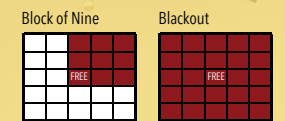

JACKPOT #8

Indian Star
Blackout

\$2,500
\$7,500

REGULAR GAMES 5-6
Game 5 (Red)
Game 6 (Brown)

One Hardway/One Easyway
Double Bingo (Corners Count)

\$5,000
\$6,000

HOUSE DRAWINGS

10 Drawings
First 3 Drawn – Spin the Wheel (Win up to \$5,000)
Last 7 Drawn – 500 Free Cards
10 Minute Intermission

JACKPOT #9

Hard Stamp & Hard Line
Blackout

\$5,000
\$10,000

REGULAR GAMES 7-8
Game 7 (Olive)
Game 8 (Aqua)

Crazy Letter "T"
Two Straight Lines

\$7,000
\$8,000

JACKPOT #10

Block of Nine
Blackout

\$5,000
\$15,000

JACKPOT #11

Triple Bingo
Blackout

\$5,000
\$20,000

REGULAR GAMES 9-10
Game 9 (Yellow)
Game 10 (Lime)

2 Hardway Bingos
Letter "X"

\$9,000
\$10,000

JACKPOT #12 (SPECIAL BLACKOUT)

Must Go Blackout

\$50,000

BLOCK 3 – 6:30PM

REGULAR GAMES 1-2
Game 1 (Pink)
Game 2 (Yellow)

Sycuan 7
2 Straight Lines

Payouts
\$1,000
\$2,000

JACKPOT #13

Crazy Pyramid
Blackout