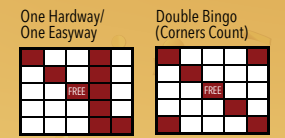

Triple Bingo w/ wild #
Block of 9

Payouts
\$1,000
\$2,000

JACKPOT #7

Crazy Pyramid
Blackout

\$2,500
\$7,500

REGULAR GAMES 3-4
Game 3 (Grey)
Game 4 (Orange)

Crazy Bow Tie
Vertical and Horizontal

\$3,000
\$4,000

JACKPOT #8

Indian Star
Blackout

\$2,500
\$7,500

REGULAR GAMES 5-6
Game 5 (Red)
Game 6 (Brown)

One Hardway/One Easyway
Double Bingo (Corners Count)

\$5,000
\$6,000

HOUSE DRAWINGS

10 Drawings
First 3 Drawn – Spin the Wheel (Win up to \$5,000)
Last 7 Drawn – 500 Free Cards
10 Minute Intermission

JACKPOT #9

Hard Stamp & Hard Line
Blackout

\$5,000
\$10,000

REGULAR GAMES 7-8
Game 7 (Olive)
Game 8 (Aqua)

Crazy Letter "T"
Two Straight Lines

\$7,000
\$8,000

JACKPOT #10

Block of Nine
Blackout

\$5,000
\$15,000

JACKPOT #11

Triple Bingo
Blackout

\$5,000
\$20,000

REGULAR GAMES 9-10
Game 9 (Yellow)
Game 10 (Lime)

2 Hardway Bingos
Letter "X"

\$9,000
\$10,000

JACKPOT #12 (SPECIAL BLACKOUT)