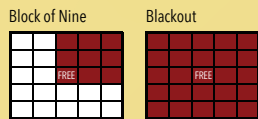

Crazy Bow Tie
Vertical and Horizontal

\$3,000
\$4,000

JACKPOT #2

Indian Star
Blackout

\$2,500
\$7,500

REGULAR GAMES 5-6
Game 5 (Red)
Game 6 (Brown)

One Hardway/One Easyway
Double Bingo (Corners Count)

\$5,000
\$6,000

Crazy Letter "T"
Two Straight Lines

\$7,000
\$8,000

JACKPOT #4

Block of Nine
Blackout

\$2,500
\$7,500

JACKPOT #5

Triple Bingo
Blackout

\$2,500
\$7,500

REGULAR GAMES 9-10
Game 9 (Yellow)
Game 10 (Lime)

2 Hardway Bingos
Letter "X"

\$9,000
\$10,000

JACKPOT #6 (SPECIAL BLACKOUT)

Must Go Blackout

\$50,000

BLOCK 2 – 2:30PM

REGULAR GAMES 1-2 (No MP)
Game 1 (Green)
Game 2 (Purple)

Triple Bingo w/ wild #
Block of 9

Payouts
\$1,000
\$2,000

JACKPOT #7

Crazy Pyramid
Blackout

\$2,500
\$7,500

REGULAR GAMES 3-4
Game 3 (Grey)
Game 4 (Orange)

Crazy Bow Tie
Vertical and Horizontal

\$3,000
\$4,000