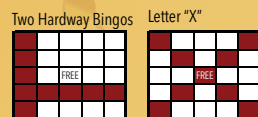

Must Go Blackout

\$50,000

BLOCK 3 – 6:30PM

REGULAR GAMES 1-2
Game 1 (Pink)
Game 2 (Yellow)

Sycuan 7
2 Straight Lines

Payouts
\$1,000
\$2,000

JACKPOT #13

Crazy Pyramid
Blackout

\$5,000
\$10,000

REGULAR GAMES 3-4
Game 3 (Aqua)
Game 4 (Olive)

Giant Crazy Kite
Crazy Letter "L"

\$3,000
\$4,000

JACKPOT #14

Indian Star
Blackout

\$5,000
\$15,000

REGULAR GAMES 5-6
Game 5 (Brown)
Game 6 (Peach)

Double Hardway Bingo
Letter "X" \$5,000
\$6,000

JACKPOT #15

Hard Stamp & Hard Line
Blackout \$5,000
\$15,000

HOUSE DRAWINGS

10 Drawings
First 3 Drawn – Spin the Wheel (Win up to \$5,000)
Last 7 Drawn – 500 Free Cards
10 Minute Intermission

JACKPOT #16

Block of Nine
Blackout \$5,000
\$20,000

REGULAR GAMES 7-8
Game 7 (Orange)
Game 8 (Grey)

Crazy Arrow
Vertical and Horizontal \$7,000
\$8,000

JACKPOT #17

Triple Bingo
Blackout \$5,000
\$20,000

REGULAR GAMES 9-10
Game 9 (Tan)
Game 10 (Green)