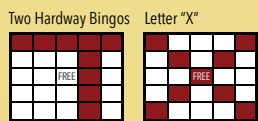

Crazy Bow Tie
Vertical and Horizontal

\$3,000
\$4,000

JACKPOT #2

Indian Star
Blackout

\$2,500
\$7,500

REGULAR GAMES 5-6
Game 5 (Red)
Game 6 (Brown)

One Hardway/One Easyway
Double Bingo (Corners Count)

\$5,000
\$6,000

Crazy Letter "T"
Two Straight Lines

\$7,000
\$8,000

JACKPOT #4

Block of Nine
Blackout

\$2,500
\$7,500

JACKPOT #5

Triple Bingo
Blackout

\$2,500
\$7,500

REGULAR GAMES 9-10
Game 9 (Yellow)
Game 10 (Lime)

2 Hardway Bingos
Letter "X"

\$9,000
\$10,000

JACKPOT #6 (SPECIAL BLACKOUT)

Must Go Blackout

\$50,000

BLOCK 2 – 2:30PM

REGULAR GAMES 1-2 (No MP)
Game 1 (Green)
Game 2 (Purple)

Triple Bingo w/ wild #
Block of 9

Payouts
\$1,000
\$2,000

JACKPOT #7

Crazy Pyramid
Blackout

\$2,500
\$7,500

REGULAR GAMES 3-4
Game 3 (Grey)
Game 4 (Orange)

Crazy Bow Tie
Vertical and Horizontal

\$3,000
\$4,000