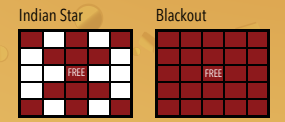

REGULAR GAMES 9-10
Game 9 (Yellow)
Game 10 (Lime)

2 Hardway Bingos
Letter "X"

\$9,000
\$10,000

JACKPOT #6 (SPECIAL BLACKOUT)

Must Go Blackout

\$50,000

BLOCK 2 – 2:30PM

REGULAR GAMES 1-2 (No MP)
Game 1 (Green)
Game 2 (Purple)

Triple Bingo w/ wild #
Block of 9

Payouts
\$1,000
\$2,000

JACKPOT #7

Crazy Pyramid
Blackout

\$2,500
\$7,500

REGULAR GAMES 3-4
Game 3 (Grey)
Game 4 (Orange)

Crazy Bow Tie
Vertical and Horizontal

\$3,000
\$4,000

JACKPOT #8

Indian Star
Blackout

\$2,500
\$7,500

REGULAR GAMES 5-6
Game 5 (Red)
Game 6 (Brown)

One Hardway/One Easyway
Double Bingo (Corners Count)

\$5,000
\$6,000

HOUSE DRAWINGS

10 Drawings
First 3 Drawn – Spin the Wheel (Win up to \$5,000)
Last 7 Drawn – 500 Free Cards
10 Minute Intermission

JACKPOT #9

Hard Stamp & Hard Line
Blackout

\$5,000
\$10,000

REGULAR GAMES 7-8
Game 7 (Olive)
Game 8 (Aqua)

Crazy Letter "T"
Two Straight Lines

\$7,000
\$8,000

JACKPOT #10

Block of Nine
Blackout