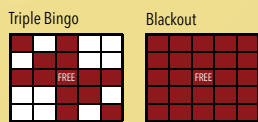

Crazy Bow Tie
Vertical and Horizontal

\$3,000
\$4,000

JACKPOT #2

Indian Star
Blackout

\$2,500
\$7,500

REGULAR GAMES 5-6
Game 5 (Red)
Game 6 (Brown)

One Hardway/One Easyway
Double Bingo (Corners Count)

\$5,000
\$6,000

Crazy Letter "T"
Two Straight Lines

\$7,000
\$8,000

JACKPOT #4

Block of Nine
Blackout

\$2,500
\$7,500

JACKPOT #5

Triple Bingo
Blackout

\$2,500
\$7,500

REGULAR GAMES 9-10
Game 9 (Yellow)
Game 10 (Lime)

2 Hardway Bingos
Letter "X"

\$9,000
\$10,000

JACKPOT #6 (SPECIAL BLACKOUT)

Must Go Blackout

\$50,000

BLOCK 2 – 2:30PM

REGULAR GAMES 1-2 (No MP)
Game 1 (Green)
Game 2 (Purple)

Triple Bingo w/ wild #
Block of 9

Payouts
\$1,000
\$2,000

JACKPOT #7

Crazy Pyramid
Blackout

\$2,500
\$7,500

REGULAR GAMES 3-4
Game 3 (Grey)
Game 4 (Orange)

Crazy Bow Tie
Vertical and Horizontal

\$3,000
\$4,000