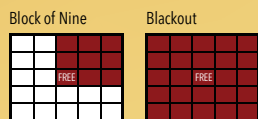

Must Go Blackout

\$50,000

BLOCK 3 – 6:30PM

REGULAR GAMES 1-2
Game 1 (Pink)
Game 2 (Yellow)

Sycuan 7
2 Straight Lines

Payouts
\$1,000
\$2,000

JACKPOT #13

Crazy Pyramid
Blackout

\$5,000
\$10,000

REGULAR GAMES 3-4
Game 3 (Aqua)
Game 4 (Olive)

Giant Crazy Kite
Crazy Letter "L"

\$3,000
\$4,000

JACKPOT #14

Indian Star
Blackout

\$5,000
\$15,000

REGULAR GAMES 5-6
Game 5 (Brown)
Game 6 (Peach)

Double Hardway Bingo
Letter "X" \$5,000
\$6,000

JACKPOT #15

Hard Stamp & Hard Line
Blackout \$5,000
\$15,000

HOUSE DRAWINGS

10 Drawings
First 3 Drawn – Spin the Wheel (Win up to \$5,000)
Last 7 Drawn – 500 Free Cards
10 Minute Intermission

JACKPOT #16

Block of Nine
Blackout \$5,000
\$20,000

REGULAR GAMES 7-8
Game 7 (Orange)
Game 8 (Grey)

Crazy Arrow
Vertical and Horizontal \$7,000
\$8,000

JACKPOT #17

Triple Bingo
Blackout \$5,000
\$20,000

REGULAR GAMES 9-10
Game 9 (Tan)
Game 10 (Green)