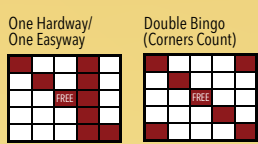

BLOCK 1 – 11AM

REGULAR GAMES 1-2 (No MP)
Game 1 (Green)
Game 2 (Purple)

Triple Bingo w/ wild #
Block of 9

Payout
\$1,000
\$2,000

JACKPOT #1

Crazy Pyramid
Blackout

\$2,500
\$7,500

REGULAR GAMES 3-4
Game 3 (Grey)
Game 4 (Orange)

Crazy Bow Tie
Vertical and Horizontal

\$3,000
\$4,000

JACKPOT #2

Indian Star
Blackout

\$2,500
\$7,500

REGULAR GAMES 5-6
Game 5 (Red)
Game 6 (Brown)

One Hardway/One Easyway
Double Bingo (Corners Count)

\$5,000
\$6,000

Crazy Letter "T"
Two Straight Lines

\$7,000
\$8,000

JACKPOT #4

Block of Nine
Blackout

\$2,500
\$7,500

JACKPOT #5

Triple Bingo
Blackout

\$2,500
\$7,500

JACKPOT #16

Block of Nine
Blackout \$5,000
\$20,000

REGULAR GAMES 7-8
Game 7 (Orange)
Game 8 (Grey)

Crazy Arrow
Vertical and Horizontal \$7,000
\$8,000

JACKPOT #17

Triple Bingo
Blackout \$5,000
\$20,000

REGULAR GAMES 9-10
Game 9 (Tan)
Game 10 (Green)