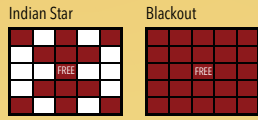

BLOCK 1 – 11AM

REGULAR GAMES 1-2 (No MP)
Game 1 (Green)
Game 2 (Purple)

Triple Bingo w/ wild #
Block of 9

Payout
\$1,000
\$2,000

JACKPOT #1

Crazy Pyramid
Blackout

\$2,500
\$7,500

REGULAR GAMES 3-4
Game 3 (Grey)
Game 4 (Orange)

Crazy Bow Tie
Vertical and Horizontal

\$3,000
\$4,000

JACKPOT #2

Indian Star
Blackout

\$2,500
\$7,500

REGULAR GAMES 5-6
Game 5 (Red)
Game 6 (Brown)

One Hardway/One Easyway
Double Bingo (Corners Count)

\$5,000
\$6,000

Crazy Letter "T"
Two Straight Lines

\$7,000
\$8,000

JACKPOT #4

Block of Nine
Blackout

\$2,500
\$7,500

JACKPOT #5

Triple Bingo
Blackout

\$2,500
\$7,500

REGULAR GAMES 9-10
Game 9 (Yellow)
Game 10 (Lime)

2 Hardway Bingos
Letter "X"

\$9,000
\$10,000

JACKPOT #6 (SPECIAL BLACKOUT)

Must Go Blackout

\$50,000

BLOCK 2 – 2:30PM

REGULAR GAMES 1-2 (No MP)
Game 1 (Green)
Game 2 (Purple)