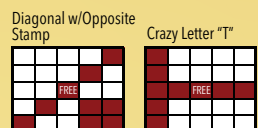

Double Hardway Bingo
Letter "X" \$5,000
\$6,000

JACKPOT #15

Hard Stamp & Hard Line
Blackout \$5,000
\$15,000

HOUSE DRAWINGS

10 Drawings
First 3 Drawn – Spin the Wheel (Win up to \$5,000)
Last 7 Drawn – 500 Free Cards
10 Minute Intermission

JACKPOT #16

Block of Nine
Blackout \$5,000
\$20,000

REGULAR GAMES 7-8
Game 7 (Orange)
Game 8 (Grey)

Crazy Arrow
Vertical and Horizontal \$7,000
\$8,000

JACKPOT #17

Triple Bingo
Blackout \$5,000
\$20,000

REGULAR GAMES 9-10
Game 9 (Tan)
Game 10 (Green)

Diagonal w/Opposite Stamp
Crazy Letter "T" \$9,000
\$10,000

SPECIAL CAR GAME

Must Go Blackout for Car CAR
(multiple winners split cash alternative)

REGULAR GAMES 11-13 (No MP)
Game 11
Game 12
Game 13

Block of Nine \$11,000
Railroad Tracks \$12,000
Small Hat \$13,000