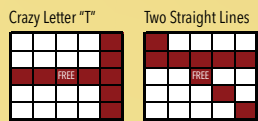

Crazy Bow Tie
Vertical and Horizontal

\$3,000
\$4,000

JACKPOT #2

Indian Star
Blackout

\$2,500
\$7,500

REGULAR GAMES 5-6
Game 5 (Red)
Game 6 (Brown)

One Hardway/One Easyway
Double Bingo (Corners Count)

\$5,000
\$6,000

HOUSE DRAWINGS

10 Drawings
First 3 Drawn – Spin the Wheel (Win up to \$5,000)
Last 7 Drawn – 500 Free Cards
10 Minute Intermission

JACKPOT #3

Hard Stamp & Hard Line
Blackout

\$2,500
\$7,500

REGULAR GAMES 7-8
Game 7 (Olive)
Game 8 (Aqua)

Crazy Letter "T"
Two Straight Lines

\$7,000
\$8,000

JACKPOT #4

Block of Nine
Blackout

\$2,500
\$7,500

JACKPOT #5

Triple Bingo
Blackout

\$2,500
\$7,500

REGULAR GAMES 9-10
Game 9 (Yellow)
Game 10 (Lime)

2 Hardway Bingos
Letter "X"

\$9,000
\$10,000

JACKPOT #6 (SPECIAL BLACKOUT)

Must Go Blackout

\$50,000

BLOCK 2 – 2:30PM

REGULAR GAMES 1-2 (No MP)
Game 1 (Green)
Game 2 (Purple)