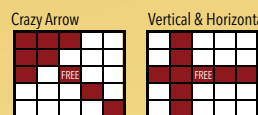

\$5,000
\$10,000

REGULAR GAMES 3-4
Game 3 (Aqua)
Game 4 (Olive)

Giant Crazy Kite
Crazy Letter "L"

\$3,000
\$4,000

JACKPOT #14

Indian Star
Blackout

\$5,000
\$15,000

REGULAR GAMES 5-6
Game 5 (Brown)
Game 6 (Peach)

JACKPOT #16

Block of Nine
Blackout \$5,000
\$20,000

REGULAR GAMES 7-8
Game 7 (Orange)
Game 8 (Grey)

Crazy Arrow
Vertical and Horizontal \$7,000
\$8,000

JACKPOT #17

Triple Bingo
Blackout \$5,000
\$20,000

REGULAR GAMES 9-10
Game 9 (Tan)
Game 10 (Green)