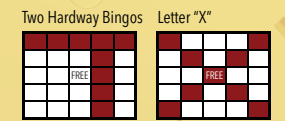

JACKPOT #9

Hard Stamp & Hard Line
Blackout

\$5,000
\$10,000

REGULAR GAMES 7-8
Game 7 (Olive)
Game 8 (Aqua)

Crazy Letter "T"
Two Straight Lines

\$7,000
\$8,000

JACKPOT #10

Block of Nine
Blackout

\$5,000
\$15,000

JACKPOT #11

Triple Bingo
Blackout

\$5,000
\$20,000

REGULAR GAMES 9-10
Game 9 (Yellow)
Game 10 (Lime)

2 Hardway Bingos
Letter "X"

\$9,000
\$10,000

JACKPOT #12 (SPECIAL BLACKOUT)

Must Go Blackout

\$50,000

BLOCK 3 – 6:30PM

REGULAR GAMES 1-2
Game 1 (Pink)
Game 2 (Yellow)

Sycuan 7
2 Straight Lines

Payouts
\$1,000
\$2,000

JACKPOT #13

Crazy Pyramid
Blackout

\$5,000
\$10,000

REGULAR GAMES 3-4
Game 3 (Aqua)
Game 4 (Olive)

Giant Crazy Kite
Crazy Letter "L"

\$3,000
\$4,000

JACKPOT #14

Indian Star
Blackout

\$5,000
\$15,000

REGULAR GAMES 5-6
Game 5 (Brown)
Game 6 (Peach)