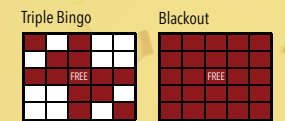

JACKPOT #8

Indian Star
Blackout

\$2,500
\$7,500

REGULAR GAMES 5-6
Game 5 (Red)
Game 6 (Brown)

One Hardway/One Easyway
Double Bingo (Corners Count)

\$5,000
\$6,000

HOUSE DRAWINGS

10 Drawings
First 3 Drawn – Spin the Wheel (Win up to \$5,000)
Last 7 Drawn – 500 Free Cards
10 Minute Intermission

JACKPOT #9

Hard Stamp & Hard Line
Blackout

\$5,000
\$10,000

REGULAR GAMES 7-8
Game 7 (Olive)
Game 8 (Aqua)

Crazy Letter "T"
Two Straight Lines

\$7,000
\$8,000

JACKPOT #10

Block of Nine
Blackout

\$5,000
\$15,000

JACKPOT #11

Triple Bingo
Blackout

\$5,000
\$20,000

REGULAR GAMES 9-10
Game 9 (Yellow)
Game 10 (Lime)

2 Hardway Bingos
Letter "X"

\$9,000
\$10,000

JACKPOT #12 (SPECIAL BLACKOUT)

Must Go Blackout

\$50,000

BLOCK 3 – 6:30PM

REGULAR GAMES 1-2
Game 1 (Pink)
Game 2 (Yellow)

Sycuan 7
2 Straight Lines

Payouts
\$1,000
\$2,000

JACKPOT #13

Crazy Pyramid
Blackout