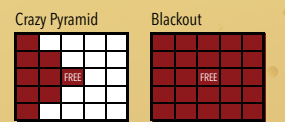

\$5,000
\$15,000

JACKPOT #11

Triple Bingo
Blackout

\$5,000
\$20,000

REGULAR GAMES 9-10
Game 9 (Yellow)
Game 10 (Lime)

2 Hardway Bingos
Letter "X"

\$9,000
\$10,000

JACKPOT #12 (SPECIAL BLACKOUT)

Must Go Blackout

\$50,000

BLOCK 3 – 6:30PM

REGULAR GAMES 1-2
Game 1 (Pink)
Game 2 (Yellow)

Sycuan 7
2 Straight Lines

Payouts
\$1,000
\$2,000

JACKPOT #13

Crazy Pyramid
Blackout

\$5,000
\$10,000

REGULAR GAMES 3-4
Game 3 (Aqua)
Game 4 (Olive)

Giant Crazy Kite
Crazy Letter "L"

\$3,000
\$4,000

JACKPOT #14

Indian Star
Blackout

\$5,000
\$15,000

REGULAR GAMES 5-6
Game 5 (Brown)
Game 6 (Peach)

JACKPOT #16

Block of Nine
Blackout \$5,000
\$20,000

REGULAR GAMES 7-8
Game 7 (Orange)
Game 8 (Grey)

Crazy Arrow
Vertical and Horizontal \$7,000
\$8,000

JACKPOT #17

Triple Bingo
Blackout \$5,000
\$20,000

REGULAR GAMES 9-10
Game 9 (Tan)
Game 10 (Green)