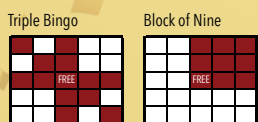

Crazy Letter "T"
Two Straight Lines

\$7,000
\$8,000

JACKPOT #4

Block of Nine
Blackout

\$2,500
\$7,500

JACKPOT #5

Triple Bingo
Blackout

\$2,500
\$7,500

REGULAR GAMES 9-10
Game 9 (Yellow)
Game 10 (Lime)

2 Hardway Bingos
Letter "X"

\$9,000
\$10,000

JACKPOT #6 (SPECIAL BLACKOUT)

Must Go Blackout

\$50,000

BLOCK 2 – 2:30PM

REGULAR GAMES 1-2 (No MP)
Game 1 (Green)
Game 2 (Purple)

Triple Bingo w/ wild #
Block of 9

Payouts
\$1,000
\$2,000

JACKPOT #7

Crazy Pyramid
Blackout

\$2,500
\$7,500

REGULAR GAMES 3-4
Game 3 (Grey)
Game 4 (Orange)

Crazy Bow Tie
Vertical and Horizontal

\$3,000
\$4,000

JACKPOT #8

Indian Star
Blackout

\$2,500
\$7,500

REGULAR GAMES 5-6
Game 5 (Red)
Game 6 (Brown)

One Hardway/One Easyway
Double Bingo (Corners Count)

\$5,000
\$6,000

HOUSE DRAWINGS

10 Drawings
First 3 Drawn – Spin the Wheel (Win up to \$5,000)
Last 7 Drawn – 500 Free Cards
10 Minute Intermission