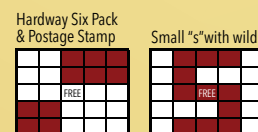

JACKPOT #16

Block of Nine
Blackout \$5,000
\$20,000

REGULAR GAMES 7-8
Game 7 (Orange)
Game 8 (Grey)

Crazy Arrow
Vertical and Horizontal \$7,000
\$8,000

JACKPOT #17

Triple Bingo
Blackout \$5,000
\$20,000

REGULAR GAMES 9-10
Game 9 (Tan)
Game 10 (Green)

Diagonal w/Opposite Stamp
Crazy Letter "T" \$9,000
\$10,000

SPECIAL CAR GAME

Must Go Blackout for Car CAR
(multiple winners split cash alternative)

REGULAR GAMES 11-13 (No MP)
Game 11
Game 12
Game 13

Block of Nine \$11,000
Railroad Tracks \$12,000
Small Hat \$13,000

Jackpot #18 (Special Blackout Game)

Must Go Blackout \$50,000

SPECIAL REGULAR GAMES 14-15 (No MP)
Game 14

Hardway Six Pack with
Postage Stamp \$14,000
Small "s" with wild # \$15,000

QuickPlay/Keno Completion Game
Video Poker Completion Game