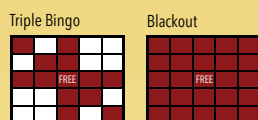

\$5,000
\$10,000

REGULAR GAMES 3-4
Game 3 (Aqua)
Game 4 (Olive)

Giant Crazy Kite
Crazy Letter "L"

\$3,000
\$4,000

JACKPOT #14

Indian Star
Blackout

\$5,000
\$15,000

REGULAR GAMES 5-6
Game 5 (Brown)
Game 6 (Peach)

JACKPOT #16

Block of Nine
Blackout \$5,000
\$20,000

REGULAR GAMES 7-8
Game 7 (Orange)
Game 8 (Grey)

Crazy Arrow
Vertical and Horizontal \$7,000
\$8,000

JACKPOT #17

Triple Bingo
Blackout \$5,000
\$20,000

REGULAR GAMES 9-10
Game 9 (Tan)
Game 10 (Green)

Diagonal w/Opposite Stamp
Crazy Letter "T" \$9,000
\$10,000

SPECIAL CAR GAME

Must Go Blackout for Car CAR
(multiple winners split cash alternative)

REGULAR GAMES 11-13 (No MP)
Game 11
Game 12
Game 13

Block of Nine \$11,000
Railroad Tracks \$12,000
Small Hat \$13,000