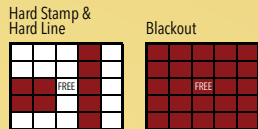

HOUSE DRAWINGS

10 Drawings
First 3 Drawn – Spin the Wheel (Win up to $5,000)
Last 7 Drawn – 500 Free Cards
10 Minute Intermission

JACKPOT #3

Hard Stamp & Hard Line
Blackout

$2,500
$7,500