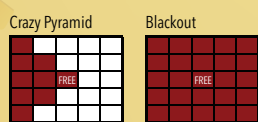

REGULAR GAMES 9-10
Game 9 (Yellow)
Game 10 (Lime)

2 Hardway Bingos
Letter "X"

\$9,000
\$10,000

JACKPOT #6 (SPECIAL BLACKOUT)

Must Go Blackout

\$50,000

BLOCK 2 – 2:30PM

REGULAR GAMES 1-2 (No MP)
Game 1 (Green)
Game 2 (Purple)

Triple Bingo w/ wild #
Block of 9

Payouts
\$1,000
\$2,000

JACKPOT #7

Crazy Pyramid
Blackout

\$2,500
\$7,500

REGULAR GAMES 3-4
Game 3 (Grey)
Game 4 (Orange)

Crazy Bow Tie
Vertical and Horizontal

\$3,000
\$4,000

JACKPOT #8

Indian Star
Blackout

\$2,500
\$7,500

REGULAR GAMES 5-6
Game 5 (Red)
Game 6 (Brown)

One Hardway/One Easyway
Double Bingo (Corners Count)

\$5,000
\$6,000

HOUSE DRAWINGS

10 Drawings
First 3 Drawn – Spin the Wheel (Win up to \$5,000)
Last 7 Drawn – 500 Free Cards
10 Minute Intermission

JACKPOT #9

Hard Stamp & Hard Line
Blackout

\$5,000
\$10,000

REGULAR GAMES 7-8
Game 7 (Olive)
Game 8 (Aqua)

Crazy Letter "T"
Two Straight Lines

\$7,000
\$8,000

JACKPOT #10

Block of Nine
Blackout