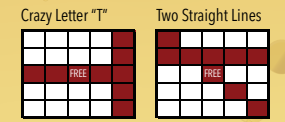

JACKPOT #8

Indian Star
Blackout

\$2,500
\$7,500

REGULAR GAMES 5-6
Game 5 (Red)
Game 6 (Brown)

One Hardway/One Easyway
Double Bingo (Corners Count)

\$5,000
\$6,000

HOUSE DRAWINGS

10 Drawings
First 3 Drawn – Spin the Wheel (Win up to \$5,000)
Last 7 Drawn – 500 Free Cards
10 Minute Intermission

JACKPOT #9

Hard Stamp & Hard Line
Blackout

\$5,000
\$10,000

REGULAR GAMES 7-8
Game 7 (Olive)
Game 8 (Aqua)

Crazy Letter "T"
Two Straight Lines

\$7,000
\$8,000

JACKPOT #10

Block of Nine
Blackout

\$5,000
\$15,000

JACKPOT #11

Triple Bingo
Blackout

\$5,000
\$20,000

REGULAR GAMES 9-10
Game 9 (Yellow)
Game 10 (Lime)

2 Hardway Bingos
Letter "X"

\$9,000
\$10,000

JACKPOT #12 (SPECIAL BLACKOUT)

Must Go Blackout

\$50,000

BLOCK 3 – 6:30PM

REGULAR GAMES 1-2
Game 1 (Pink)
Game 2 (Yellow)

Sycuan 7
2 Straight Lines

Payouts
\$1,000
\$2,000

JACKPOT #13

Crazy Pyramid
Blackout