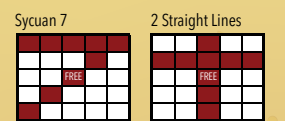

\$5,000
\$15,000

JACKPOT #11

Triple Bingo
Blackout

\$5,000
\$20,000

REGULAR GAMES 9-10
Game 9 (Yellow)
Game 10 (Lime)

2 Hardway Bingos
Letter "X"

\$9,000
\$10,000

JACKPOT #12 (SPECIAL BLACKOUT)

Must Go Blackout

\$50,000

BLOCK 3 – 6:30PM

REGULAR GAMES 1-2
Game 1 (Pink)
Game 2 (Yellow)

Sycuan 7
2 Straight Lines

Payouts
\$1,000
\$2,000

JACKPOT #13

Crazy Pyramid
Blackout

\$5,000
\$10,000

REGULAR GAMES 3-4
Game 3 (Aqua)
Game 4 (Olive)

Giant Crazy Kite
Crazy Letter "L"

\$3,000
\$4,000

JACKPOT #14

Indian Star
Blackout

\$5,000
\$15,000

REGULAR GAMES 5-6
Game 5 (Brown)
Game 6 (Peach)