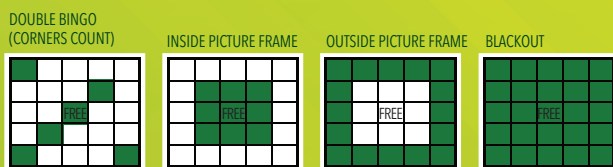

Red	Indian Star	\$200
	Blackout (by designated #)	Posted Jackpot
	Consolation	\$2,000

REGULAR GAMES 5-8

Game 5 (Brown)	Double Hardway Bingo	\$1,199/\$500
Game 6 (Peach)	Letter "X"	\$1,199/\$500
Game 7 (Orange)	Crazy Arrow	\$1,199/\$500
Game 8 (Grey)	Vertical and Horizontal	\$1,199/\$500

ADVANTAGE JACKPOT \$3

Black	Triple Bingo	\$200
	Blackout (by designated #)	Posted Jackpot
	Consolation	\$2,000

PICK 8 JACKPOT \$1

Bingo in 20 #'s or less	Posted Jackpot
Consolation	\$2,000

SUPER JACKPOT \$3

White	Double Bingo (Corners Count)	\$100
	Inside Picture Frame	\$150
	Outside Picture Frame	\$250
	Blackout (by designated #)	Posted Jackpot
	Consolation	\$2,000

LATE GAME SPECIAL

Lime (6-on)	Two Stamps	Level I	Level II
Green (6-on)	Four Stamps	\$150	\$300
	Blackout	\$250	\$500
		\$650	\$1,199