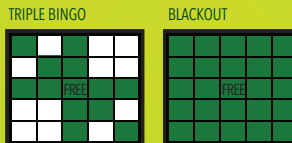

CRAZY LETTER "L"

MIDDLE GAME SPECIAL

Blue (6-on)	Layer Cake (Any 2 Layers)	Level I	Level II
Light Blue (6-on)	Layer Cake (Complete)	\$150	\$300
	Blackout	\$250	\$500
		\$650	\$1,199

HOUSE DRAWINGS

MEGA JACKPOT \$3

Red	Indian Star	\$200
	Blackout (by designated #)	Posted Jackpot
	Consolation	\$2,000

REGULAR GAMES 5-8

Game 5 (Brown)	Double Hardway Bingo	\$1,199/\$500
Game 6 (Peach)	Letter "X"	\$1,199/\$500
Game 7 (Orange)	Crazy Arrow	\$1,199/\$500
Game 8 (Grey)	Vertical and Horizontal	\$1,199/\$500

ADVANTAGE JACKPOT \$3

Black	Triple Bingo	\$200
	Blackout (by designated #)	Posted Jackpot
	Consolation	\$2,000

PICK 8 JACKPOT \$1

Bingo in 20 #'s or less	Posted Jackpot
Consolation	\$2,000

SUPER JACKPOT \$3

White	Double Bingo (Corners Count)	\$100
	Inside Picture Frame	\$150
	Outside Picture Frame	\$250
	Blackout (by designated #)	Posted Jackpot
	Consolation	\$2,000

LATE GAME SPECIAL

Lime (6-on)	Two Stamps	Level I	Level II
Green (6-on)	Four Stamps	\$150	\$300
	Blackout	\$250	\$500
		\$650	\$1,199