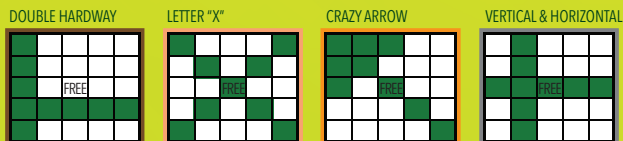

TRIPLE BINGO W/WILD #

TWO STRAIGHT LINES

CRAZY 8 PACK

TEXAS BLACKOUT

BLACKOUT

SYCUAN 7

TWO STRAIGHT LINES

GIANT CRAZY KITE

CRAZY LETTER "L"

MIDDLE GAME SPECIAL

Blue (6-on)	Layer Cake (Any 2 Layers)	Level I	Level II
Light Blue (6-on)	Layer Cake (Complete)	\$150	\$300
	Blackout	\$250	\$500
		\$650	\$1,199

HOUSE DRAWINGS

MEGA JACKPOT \$3

Red	Indian Star	\$200
	Blackout (by designated #)	Posted Jackpot
	Consolation	\$2,000

REGULAR GAMES 5-8

Game 5 (Brown)	Double Hardway Bingo	\$1,199/\$500
Game 6 (Peach)	Letter "X"	\$1,199/\$500
Game 7 (Orange)	Crazy Arrow	\$1,199/\$500
Game 8 (Grey)	Vertical and Horizontal	\$1,199/\$500