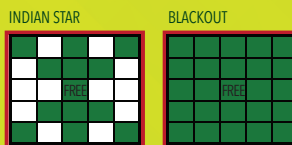

TRIPLE BINGO W/WILD #

TWO STRAIGHT LINES

CRAZY 8 PACK

TEXAS BLACKOUT

BLACKOUT

SYCUAN 7

TWO STRAIGHT LINES

GIANT CRAZY KITE

CRAZY LETTER "L"

MIDDLE GAME SPECIAL

Blue (6-on)	Layer Cake (Any 2 Layers)	Level I	Level II
Light Blue (6-on)	Layer Cake (Complete)	\$150	\$300
	Blackout	\$250	\$500
		\$650	\$1,199

HOUSE DRAWINGS

MEGA JACKPOT \$3

Red	Indian Star	\$200
	Blackout (by designated #)	Posted Jackpot
	Consolation	\$2,000

REGULAR GAMES 5-8

Game 5 (Brown)	Double Hardway Bingo	\$1,199/\$500
Game 6 (Peach)	Letter "X"	\$1,199/\$500
Game 7 (Orange)	Crazy Arrow	\$1,199/\$500
Game 8 (Grey)	Vertical and Horizontal	\$1,199/\$500