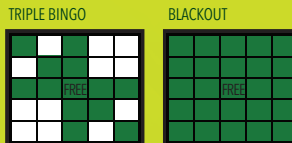

SYCUAN 7

TWO STRAIGHT LINES

GIANT CRAZY KITE

CRAZY LETTER "L"

**MIDDLE GAME SPECIAL**

Blue (6-on)	Layer Cake (Any 2 Layers)	Level I	Level II
Light Blue (6-on)	Layer Cake (Complete)	\$150	\$300
	Blackout	\$250	\$500
		\$650	\$1,199

**HOUSE DRAWINGS**

**MEGA JACKPOT \$3**

Red	Indian Star	\$200
	Blackout (by designated #)	Posted Jackpot
	Consolation	\$2,000

**REGULAR GAMES 5-8**

Game 5 (Brown)	Double Hardway Bingo	\$1,199/\$500
Game 6 (Peach)	Letter "X"	\$1,199/\$500
Game 7 (Orange)	Crazy Arrow	\$1,199/\$500
Game 8 (Grey)	Vertical and Horizontal	\$1,199/\$500

**ADVANTAGE JACKPOT \$3**

Black	Triple Bingo	\$200
	Blackout (by designated #)	Posted Jackpot
	Consolation	\$2,000

**PICK 8 JACKPOT \$1**

Bingo in 20 #'s or less	Posted Jackpot
Consolation	\$2,000

**SUPER JACKPOT \$3**

White	Double Bingo (Corners Count)	\$100
	Inside Picture Frame	\$150
	Outside Picture Frame	\$250
	Blackout (by designated #)	Posted Jackpot
	Consolation	\$2,000

**LATE GAME SPECIAL**

Lime (6-on)	Two Stamps	Level I	Level II
Green (6-on)	Four Stamps	\$150	\$300
	Blackout	\$250	\$500
		\$650	\$1,199