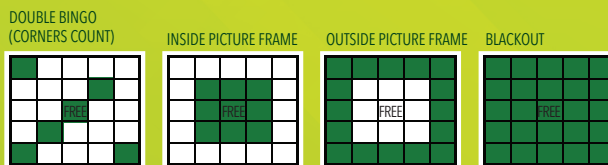

**HOUSE DRAWINGS**

**MEGA JACKPOT \$3**

Red	Indian Star	\$200
	Blackout (by designated #)	Posted Jackpot
	Consolation	\$2,000

**REGULAR GAMES 5-8**

Game 5 (Brown)	Double Hardway Bingo	\$1,199/\$500
Game 6 (Peach)	Letter "X"	\$1,199/\$500
Game 7 (Orange)	Crazy Arrow	\$1,199/\$500
Game 8 (Grey)	Vertical and Horizontal	\$1,199/\$500

**ADVANTAGE JACKPOT \$3**

Black	Triple Bingo	\$200
	Blackout (by designated #)	Posted Jackpot
	Consolation	\$2,000

**PICK 8 JACKPOT \$1**

Bingo in 20 #'s or less	Posted Jackpot
Consolation	\$2,000

**SUPER JACKPOT \$3**

White	Double Bingo (Corners Count)	\$100
	Inside Picture Frame	\$150
	Outside Picture Frame	\$250
	Blackout (by designated #)	Posted Jackpot
	Consolation	\$2,000

**LATE GAME SPECIAL**

Lime (6-on)	Two Stamps	Level I	Level II
Green (6-on)	Four Stamps	\$150	\$300
	Blackout	\$250	\$500
		\$650	\$1,199