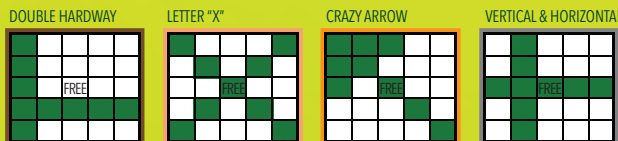

SYCUAN 7

TWO STRAIGHT LINES

GIANT CRAZY KITE

CRAZY LETTER "L"

**MIDDLE GAME SPECIAL**

Blue (6-on)	Layer Cake (Any 2 Layers)	Level I	Level II
Light Blue (6-on)	Layer Cake (Complete)	\$150	\$300
	Blackout	\$250	\$500
		\$650	\$1,199

**HOUSE DRAWINGS**

**MEGA JACKPOT \$3**

Red	Indian Star	\$200
	Blackout (by designated #)	Posted Jackpot
	Consolation	\$2,000

**REGULAR GAMES 5-8**

Game 5 (Brown)	Double Hardway Bingo	\$1,199/\$500
Game 6 (Peach)	Letter "X"	\$1,199/\$500
Game 7 (Orange)	Crazy Arrow	\$1,199/\$500
Game 8 (Grey)	Vertical and Horizontal	\$1,199/\$500

**ADVANTAGE JACKPOT \$3**

Black	Triple Bingo	\$200
	Blackout (by designated #)	Posted Jackpot
	Consolation	\$2,000

**PICK 8 JACKPOT \$1**

Bingo in 20 #'s or less	Posted Jackpot
Consolation	\$2,000

**SUPER JACKPOT \$3**