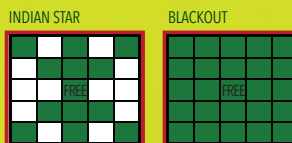

(132 Regular Game Cards)

STRAIGHT LINES  
CORNERS COUNT

DOUBLE BINGO  
CORNERS COUNT

TRIPLE BINGO W/WILD #

TWO STRAIGHT LINES

CRAZY 8 PACK

TEXAS BLACKOUT

BLACKOUT

SYCUAN 7

TWO STRAIGHT LINES

GIANT CRAZY KITE

CRAZY LETTER "L"

**MIDDLE GAME SPECIAL**

Blue (6-on)	Layer Cake (Any 2 Layers)	Level I	Level II
Light Blue (6-on)	Layer Cake (Complete)	\$150	\$300
	Blackout	\$250	\$500
		\$650	\$1,199

**HOUSE DRAWINGS**

**MEGA JACKPOT \$3**

Red	Indian Star	\$200
	Blackout (by designated #)	Posted Jackpot
	Consolation	\$2,000

**REGULAR GAMES 5-8**

Game 5 (Brown)	Double Hardway Bingo	\$1,199/\$500
Game 6 (Peach)	Letter "X"	\$1,199/\$500
Game 7 (Orange)	Crazy Arrow	\$1,199/\$500
Game 8 (Grey)	Vertical and Horizontal	\$1,199/\$500