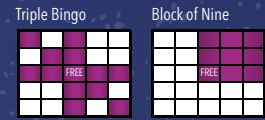

# BLOCK 1

REGULAR GAMES 1-2 (No MP)  
Game 1 (Green)  
Game 2 (Purple)

Triple Bingo w/ wild #  
Block of 9

Payout  
\$1,000  
\$2,000

JACKPOT #1

Must Go Blackout

\$10,000

REGULAR GAMES 3-4  
Game 3 (Grey)  
Game 4 (Orange)

Crazy Bow Tie  
Vertical and Horizontal

\$3,000  
\$4,000

JACKPOT #2

Must Go Blackout

\$10,000

REGULAR GAMES 5-6  
Game 5 (Red)  
Game 6 (Brown)

One Hardway/One Easyway  
Double Bingo (Corners Count)

\$5,000  
\$6,000

# BLOCK 2

REGULAR GAMES 1-2 (No MP)  
Game 1 (Green)  
Game 2 (Purple)

Triple Bingo w/ wild #  
Block of 9

Payouts  
\$1,000  
\$2,000

JACKPOT #1

Must Go Blackout

\$10,000

REGULAR GAMES 3-4  
Game 3 (Grey)  
Game 4 (Orange)

## BLOCK 3

REGULAR GAMES 1-2  
Game 1 (Pink)  
Game 2 (Yellow)

Sycuan 7  
2 Straight Lines

Payouts  
\$1,000  
\$2,000

Sycuan 7

2 Straight Lines

JACKPOT #1

Must Go Blackout