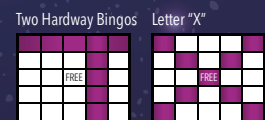

HOUSE DRAWINGS

5 Drawings for \$500  
5 Drawings for 500 Free Cards  
10 Minute Intermission

JACKPOT #3

Must Go Blackout

\$10,000

REGULAR GAMES 7-8  
Game 7 (Olive)  
Game 8 (Aqua)

Crazy Letter "T"  
Two Straight Lines

\$7,000  
\$8,000

JACKPOT #4

Must Go Blackout

\$10,000

JACKPOT #5

Must Go Blackout

\$10,000

REGULAR GAMES 9-10  
Game 9 (Yellow)  
Game 10 (Lime)

2 Hardway Bingos  
Letter "X"

\$9,000  
\$10,000

SPECIAL BLACKOUT

Must Go Blackout

\$50,000

# BLOCK 2

REGULAR GAMES 1-2 (No MP)  
Game 1 (Green)  
Game 2 (Purple)

Triple Bingo w/ wild #  
Block of 9

Payouts  
\$1,000  
\$2,000

JACKPOT #1

Must Go Blackout

\$10,000

REGULAR GAMES 3-4  
Game 3 (Grey)  
Game 4 (Orange)