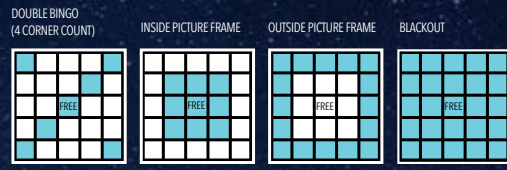

MIDDLE GAME SPECIAL		Level I	Level II
Blue (6-On)	Layer Cake (Any 2 Layers)	\$150	\$300
Light Blue (6-On)	Layer Cake (Complete)	\$250	\$500
	Blackout	\$650	\$1,199

HOUSE DRAWINGS

MEGA JACKPOT \$3			
Red	Indian Star	\$200	
	Blackout (by designated #)	Posted Jackpot	
	Consolation	\$2,000	

REGULAR GAMES 5-8			
Game 5 (Brown)	Double Hardway Bingo	\$1,199 / \$1,199	
Game 6 (Peach)	Letter "X"	\$1,199 / \$1,199	
Game 7 (Orange)	Crazy Arrow	\$1,199 / \$1,199	
Game 8 (Grey)	Vertical and Horizontal	\$1,199 / \$1,199	

ADVANTAGE JACKPOT \$3			
Black	Triple Bingo	\$200	
	Blackout (by designated #)	Posted Jackpot	
	Consolation	\$2,000	

PICK 8 JACKPOT \$1			
	Bingo in 20#s or Less	Posted Jackpot	
	Consolation	\$2,000	

SUPER JACKPOT \$3			
White	Double Bingo (Corners Count)	\$100	
	Inside Picture Frame	\$150	
	Outside Picture Frame	\$250	
	Blackout (by designated #)	Posted Jackpot	
	Consolation	\$2,000	